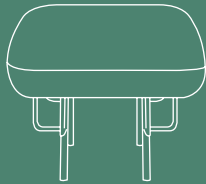

The Novelties

MISSANA

ALCE

Collection

All measurements are approximate.

Technical Features

Iron structure, tablex and particles board.
Seat stuffed with polyurethane 3542 covered with polyester fibre.
Backrest cushions stuffed with polyurethane HR25 covered with polyester fibre.

ARMCHAIR	3 SEATERS SOFA
Height /82 Depth /88 Width /84	Height /82 Depth /88 Width /200
PACKAGING	PACKAGING
Box Sizes (cm): 92 x 98 x 94	Box Sizes (cm): 92 x 98 x 210
Weight: 35 kg	Weight: 64 kg
2 SEATERS SOFA	SOFA MAXI (3 & A HALF SEATERS)
Height /82 Depth /88 Width /166	Height /82 Depth /88 Width /224
PACKAGING	PACKAGING
Box Sizes (cm): 92 x 98 x 176	Box Sizes (cm): 92 x 98 x 234
Weight: 48 kg	Weight: 75 kg

The Novelties

MISSANA

ALCE

Puffs

Height /45 Depth /60 Width /85

Height /45 Depth /85 Width /85

Technical Features

All measurements are approximate.

Iron structure and particles board.
Seat stuffed with polyurethane 3542 covered with
polyester fibre.

All measurements are approximate.

PUFF 60	1pc
Parcel Sizes (cm)	70 x 95 x 55
Weight	17kg

PUFF 85	1pc
Parcel Sizes (cm)	95 x 95 x 55
Weight	20kg